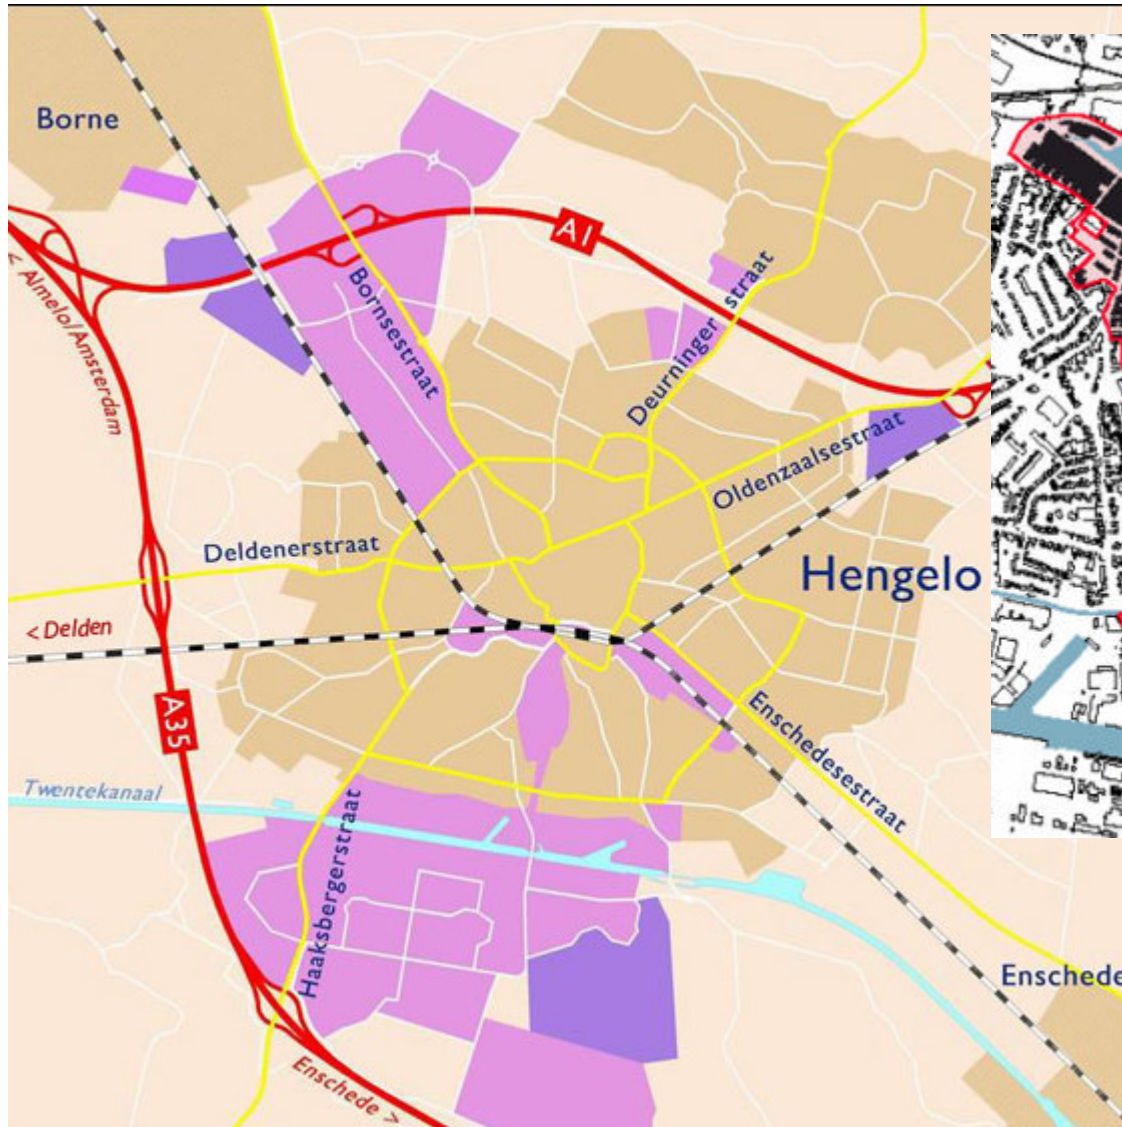

# Example Hengelo (NL)

Geographic location of Hengelo

Source: Website werkviahuis

- 80.925 Inhabitants
- Old industrial area
- Slower population growth
- Ageing population

# Example Hengelo (NL)

Ambition: Quality instead of growth

# Example Hengelo (NL)

Hengelo

Source: Website KEI centrum

# Example Hengelo (NL)