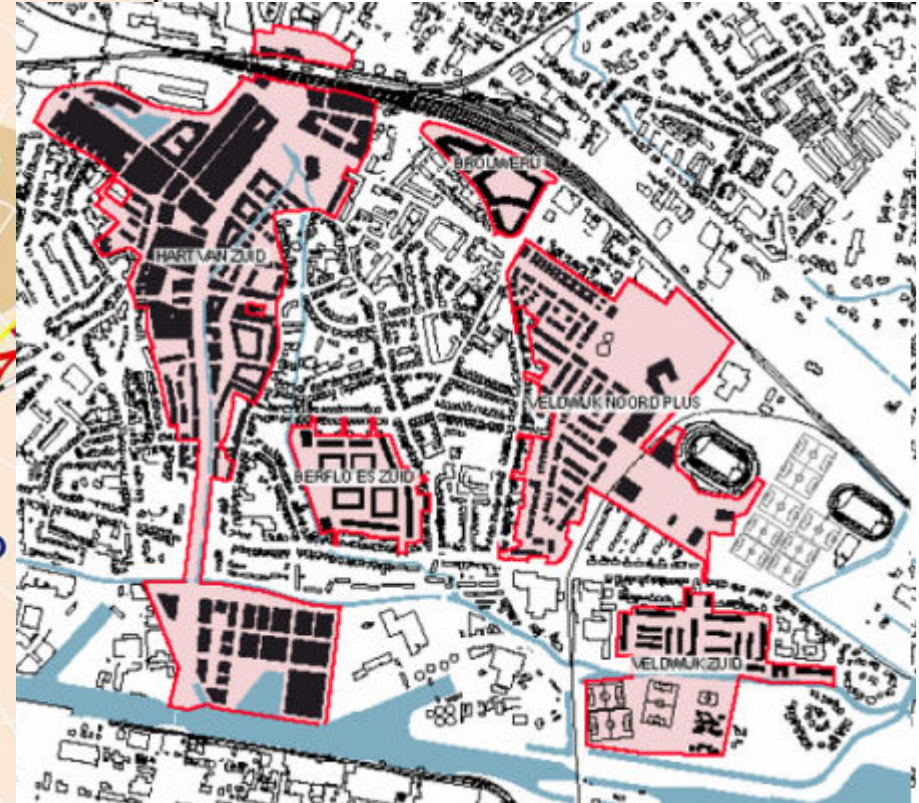

# Example Hengelo (NL)

Geographic location of Hengelo

Source: Website werkviahuis

- 80.925 Inhabitants
- Old industrial area
- Slower population growth
- Ageing population

# Example Hengelo (NL)

Ambition: Quality instead of growth

# Example Hengelo (NL)

Hengelo

Source: Website KEI centrum