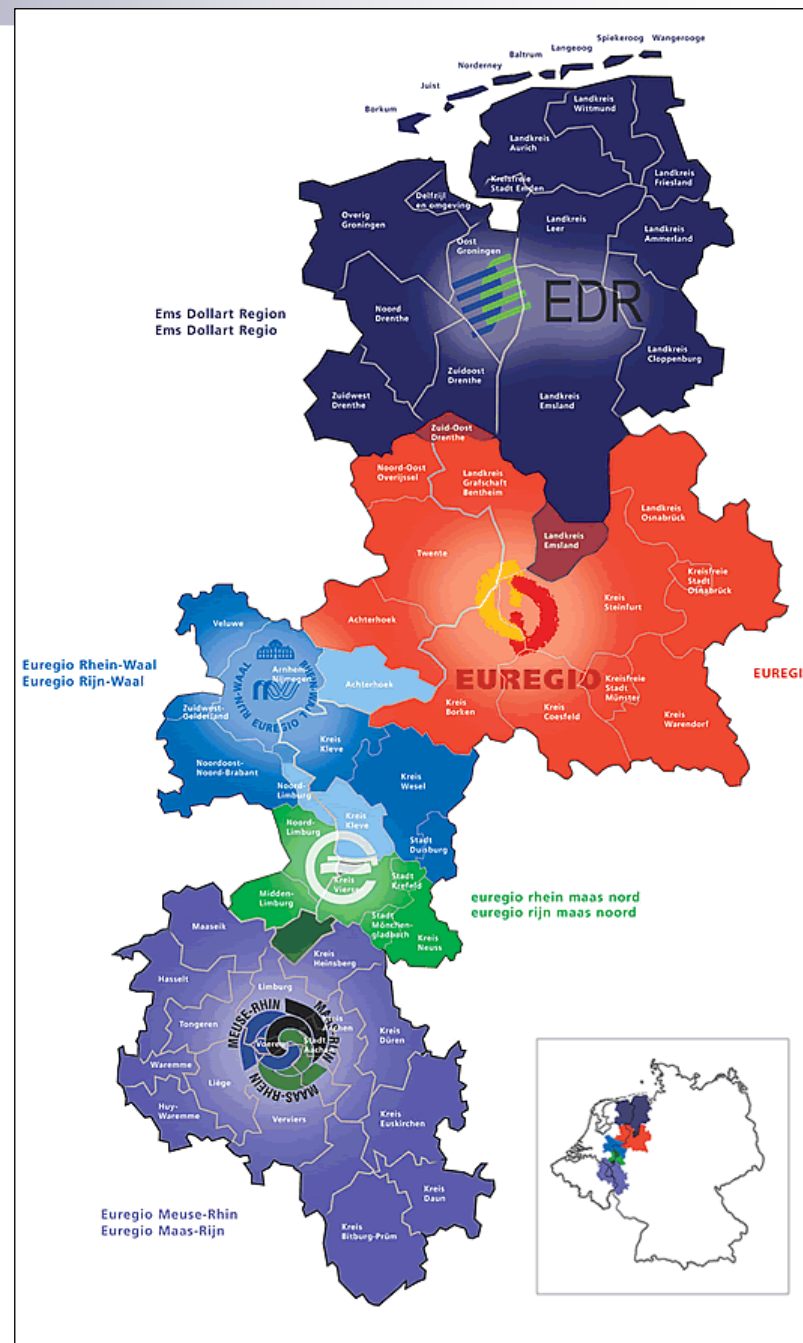

# Structure

- Demographic change
- Sustainable urban planning and demographic change
- Research in EUREGIO area
- Example Hengelo (NL)

# Demographic change

# Sustainable urban planning and demographic change

- Less expansion to outskirts area
- Preventive and flexible planning
- Barrier-free planning
- Clustering of services

# Research in EUREGIO area

EUREGIO area

Source: Website Deutsche Botschaft Den Haag